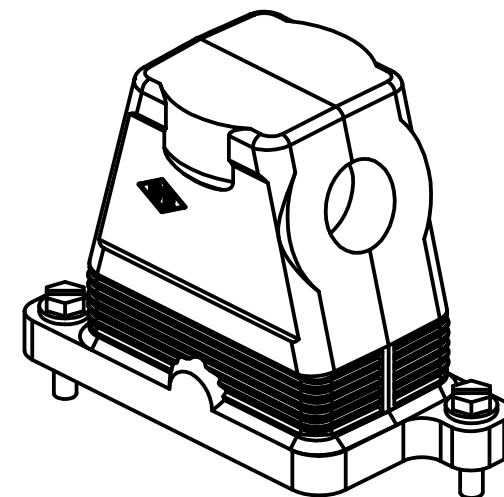

Diritti riservati All rights reserved

dimensions in mm	MGOE 06.25	Scale	
Date 21/12/17	Hood, side entry M25 IP68 - E-XTREME	1:2	
Sign. D.Cominelli			