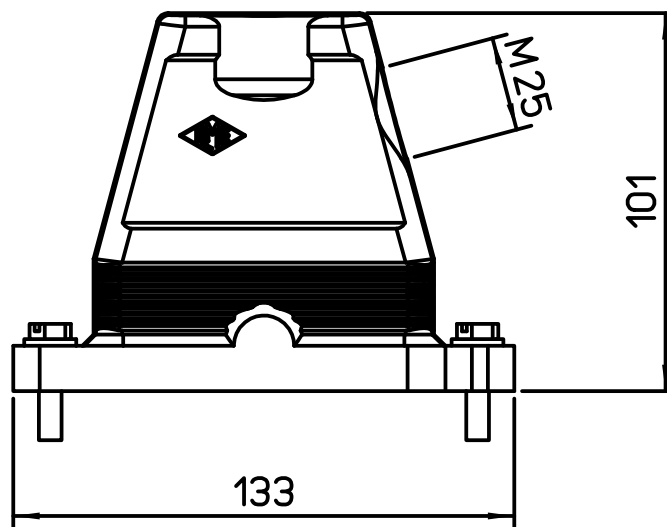

Diritti riservati All rights reserved

dimensions in mm	MGOE 06.25	Scale	
Date 21/12/17	Hood, side entry M25 IP68 - E-XTREME	1:2	
Sign. D.Cominelli			