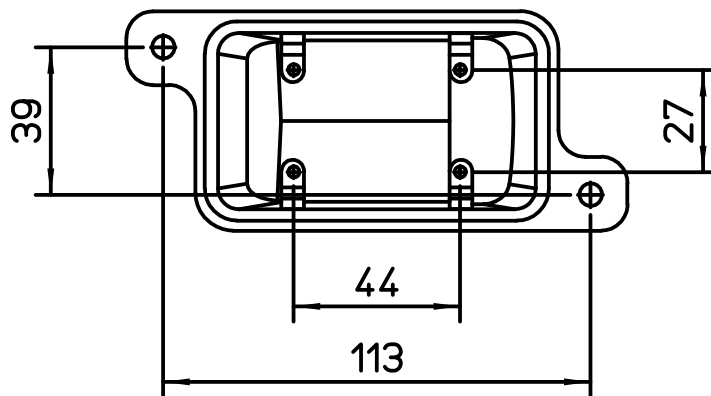

Diritti riservati All rights reserved

dimensions in mm	MGOE 06.25	Scale	
Date 21/12/17	Hood, side entry M25 IP68 - E-XTREME	1:2	
Sign. D.Cominelli			