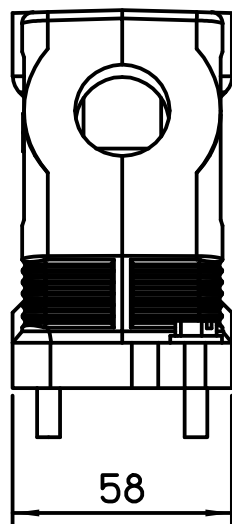

Diritti riservati All rights reserved

dimensions in mm	MGOE 06.25	Scale	
Date 21/12/17	Hood, side entry M25 IP68 - E-XTREME	1:2	
Sign. D.Cominelli			